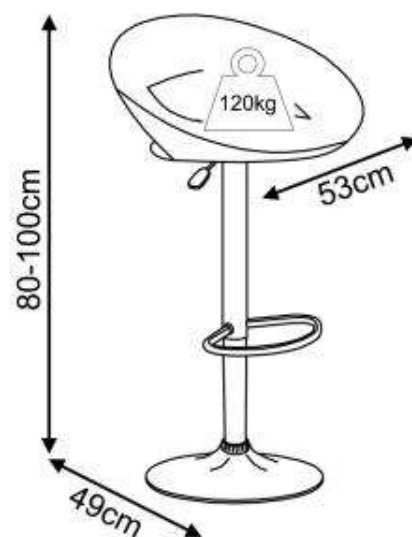

1

2

A		X1
B		X1
C		X1
D		X1
E		X1
F	M6x16mm	X4
G	6#	X1

3

4

max. 120 kg